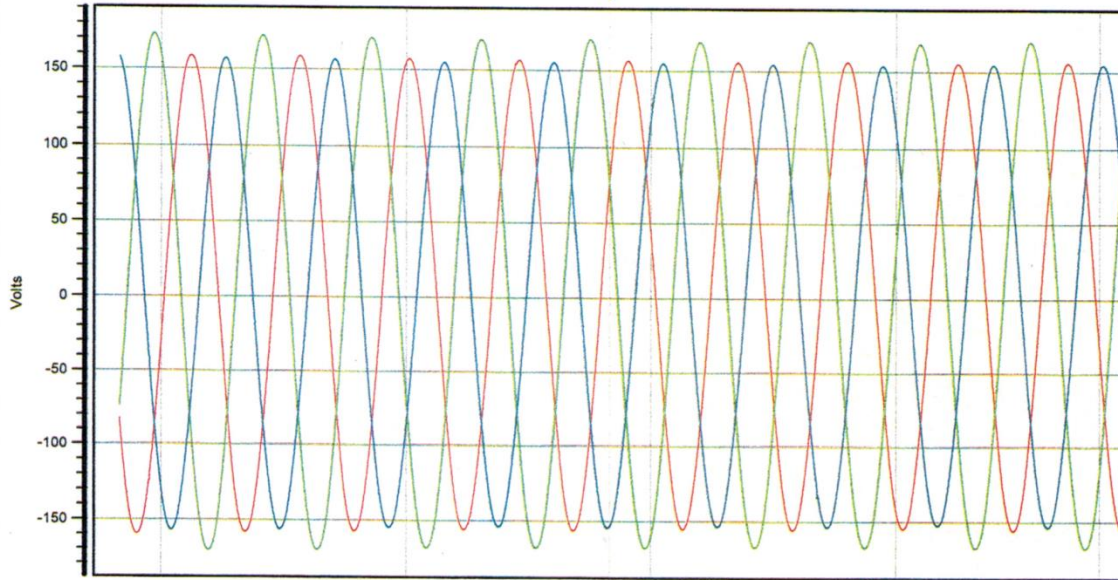

### Event Details/Waveforms

09:21:14.5  
12/06/2011  
Tuesday

09:21:14.6

09:21:14.7

09:21:14.8

Event #152 at 12/06/2011 09:21:14.683  
Snapshot