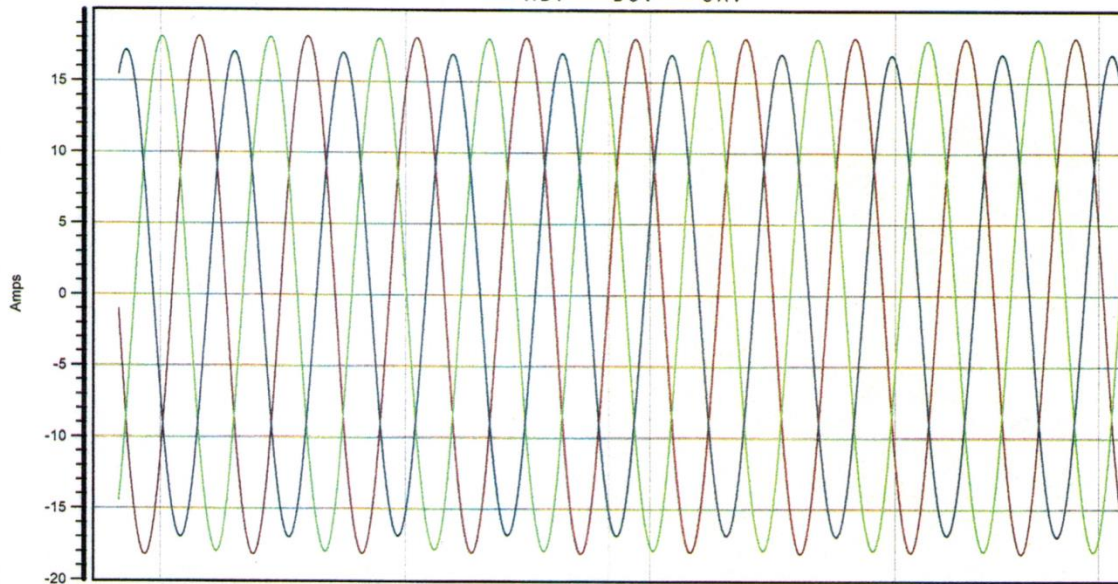

### Event Details/Waveforms

09:21:14.5  
12/06/2011  
Tuesday

09:21:14.6

09:21:14.7

09:21:14.8

Event #152 at 12/06/2011 09:21:14.683  
Snapshot